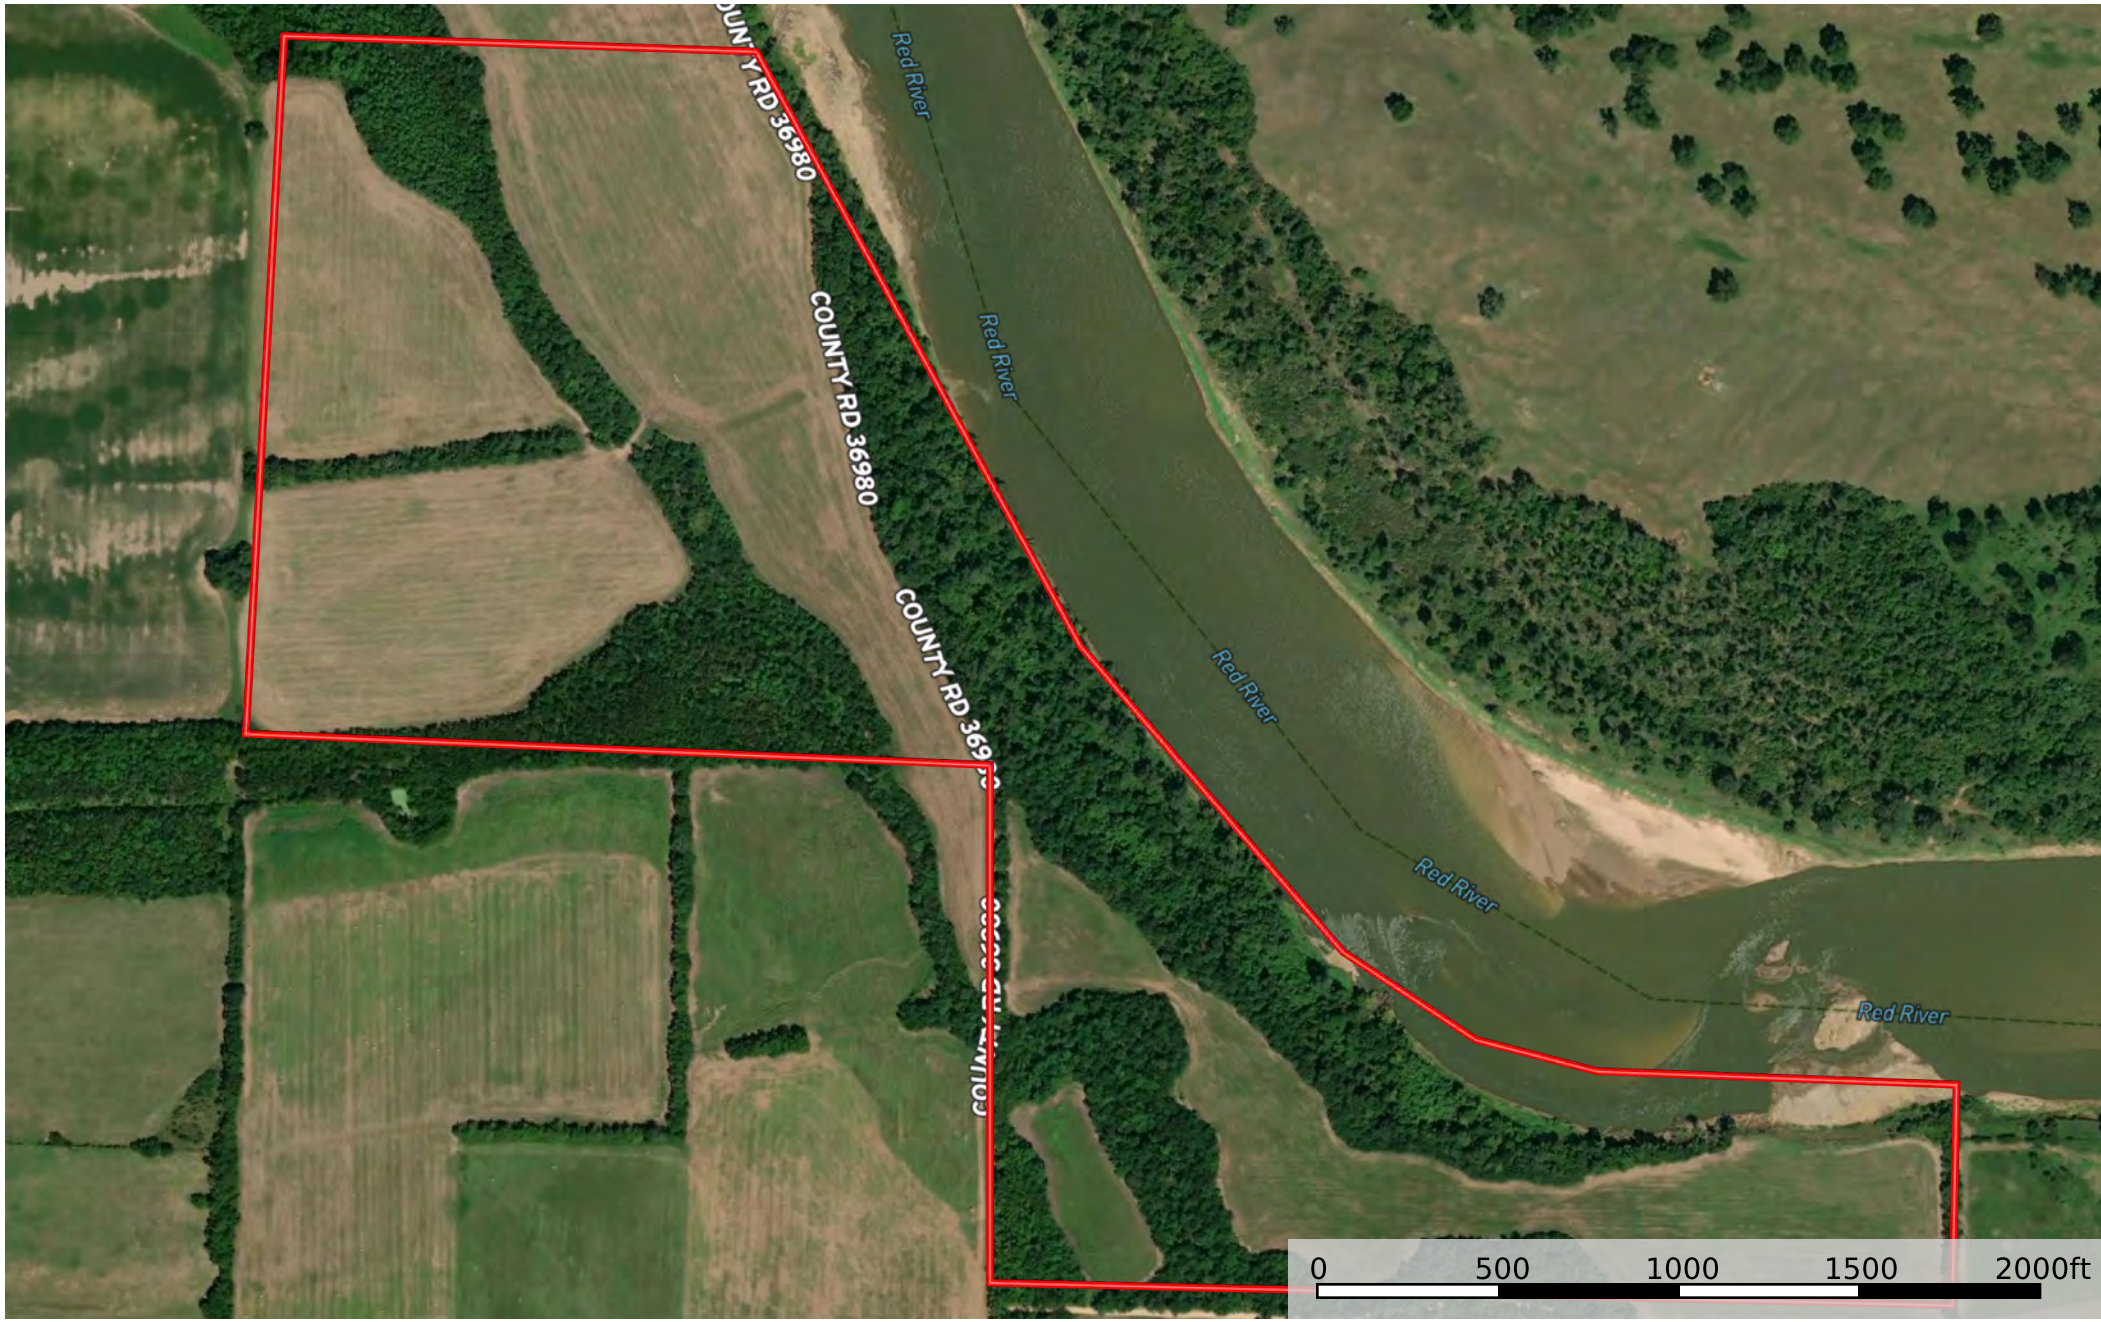

Stamps Red River Front

Texas, 140.729 AC +/-

 Boundary