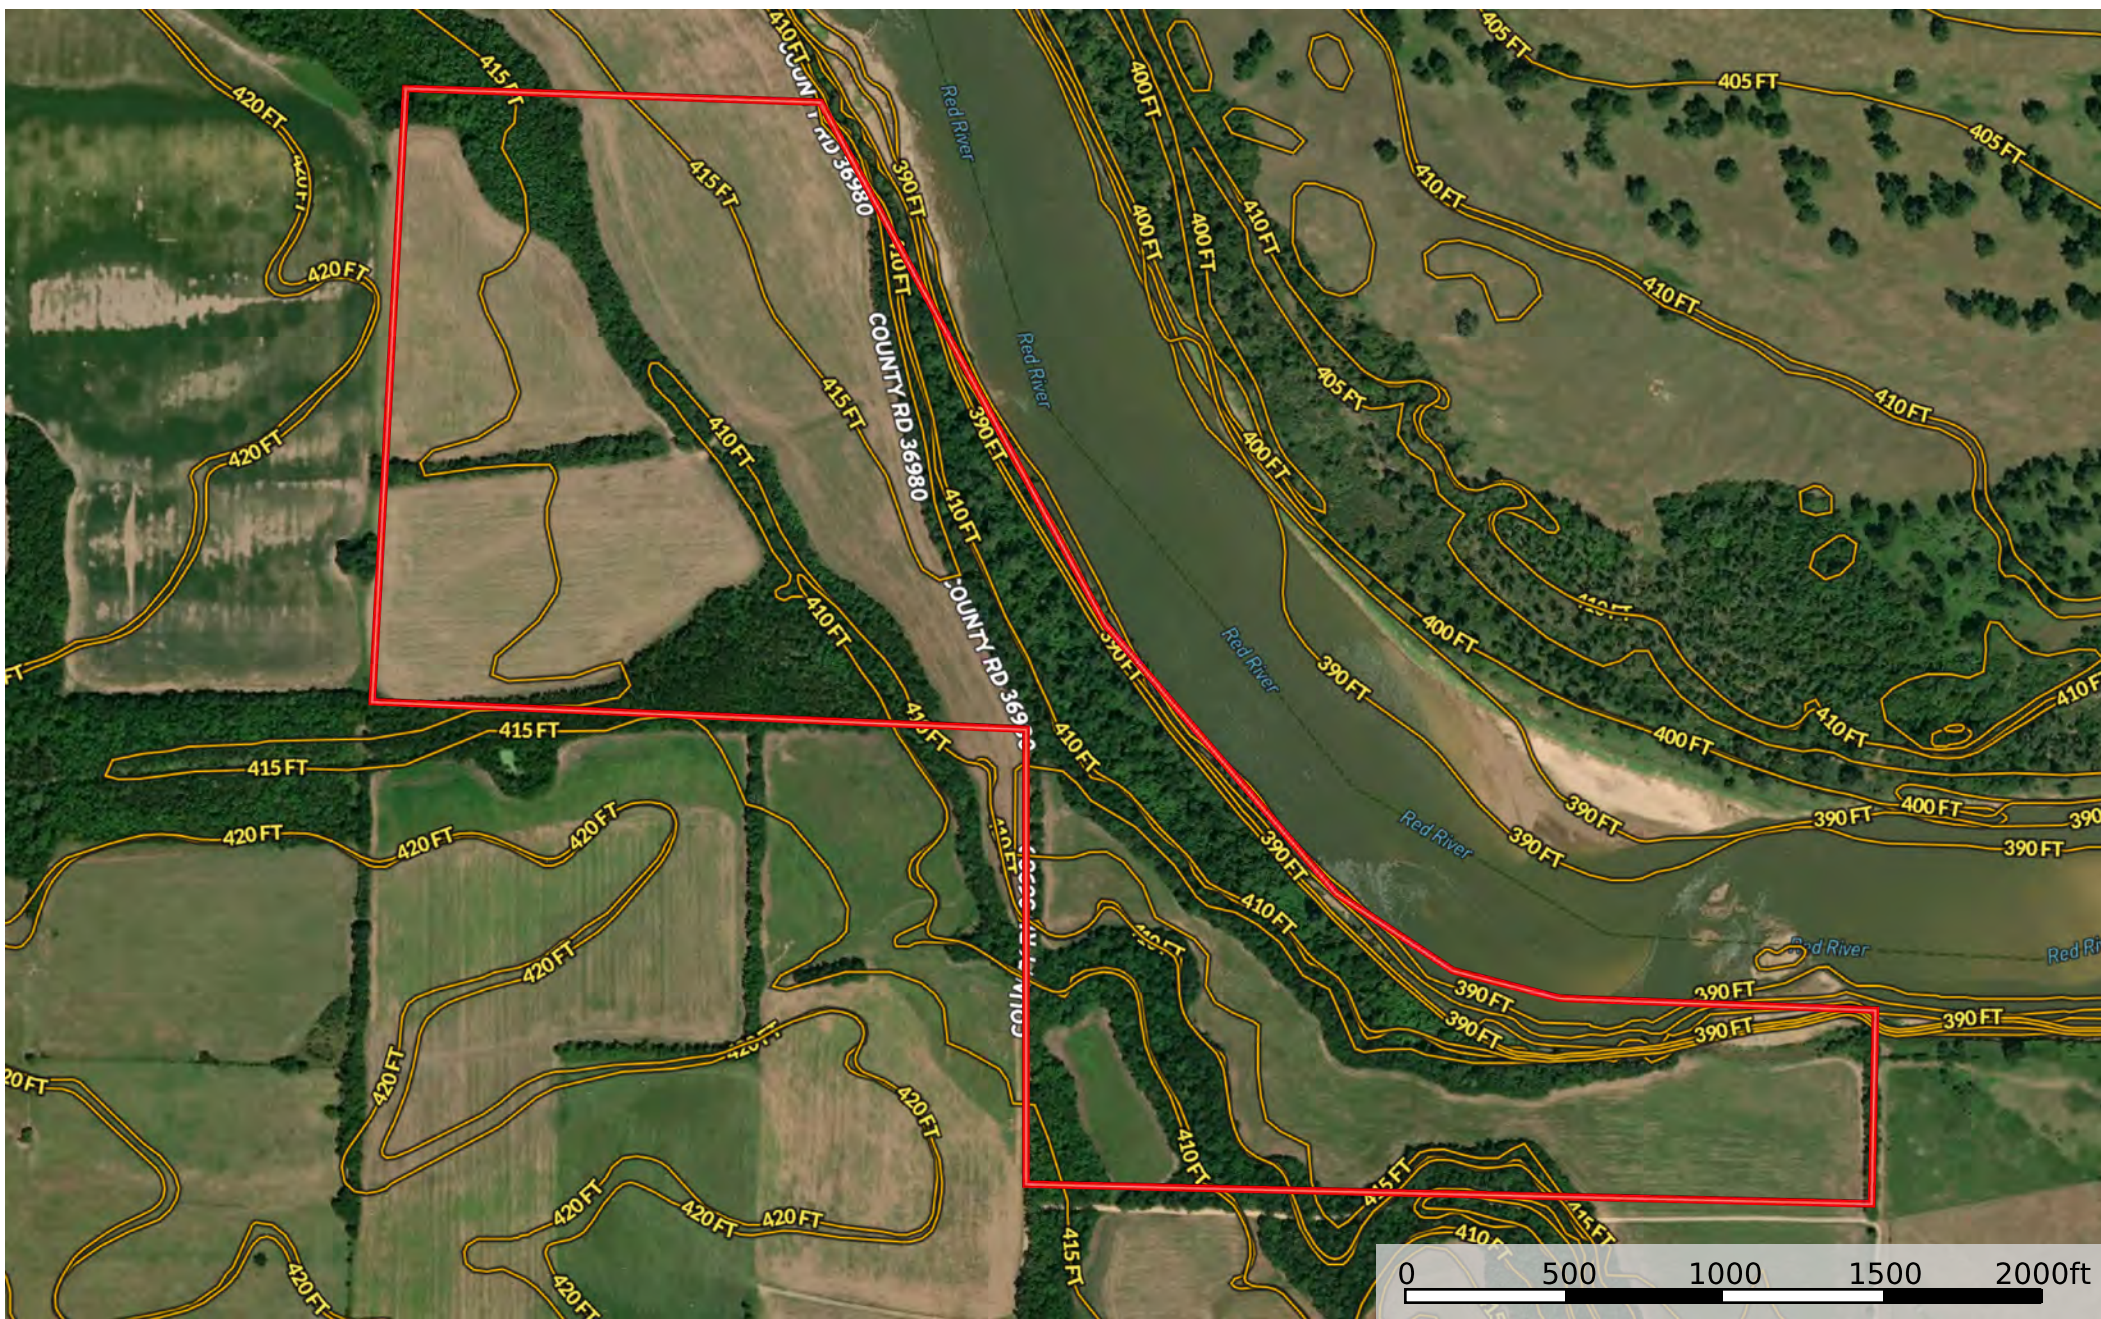

Stamps Red River Front

Texas, 140.729 AC +/-

 Boundary